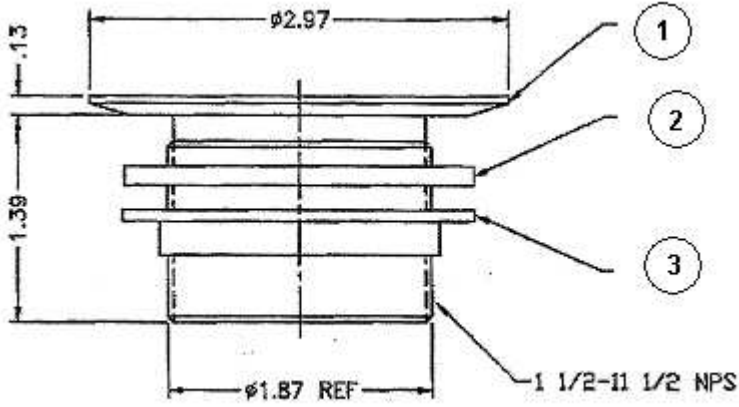

26904

1 1/2" Open Drain for Scrap Sink

<u>Item</u>	<u>Part Number</u>	<u>Description</u>
1	29771	1 1/2" NP Brass Drain
2	29772	Rubber Washer - 1 1/2"
3	29773	Locknut - 1 1/2"